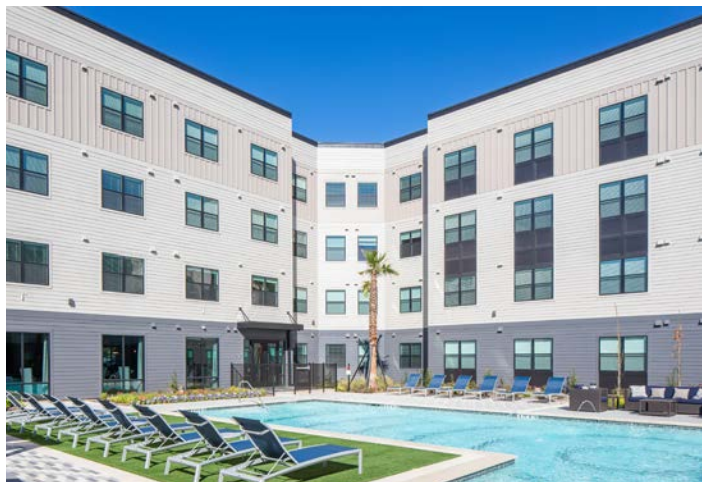

PROSE SILBER

Client: Alliance Residential Communities

MF Multi-family	PR Prototype	TX Houston	4 Stories	352 Units
678 - 1,192 SF per Unit	8.5 Acres	41 DU/AC	Complete 2022	A Architecture